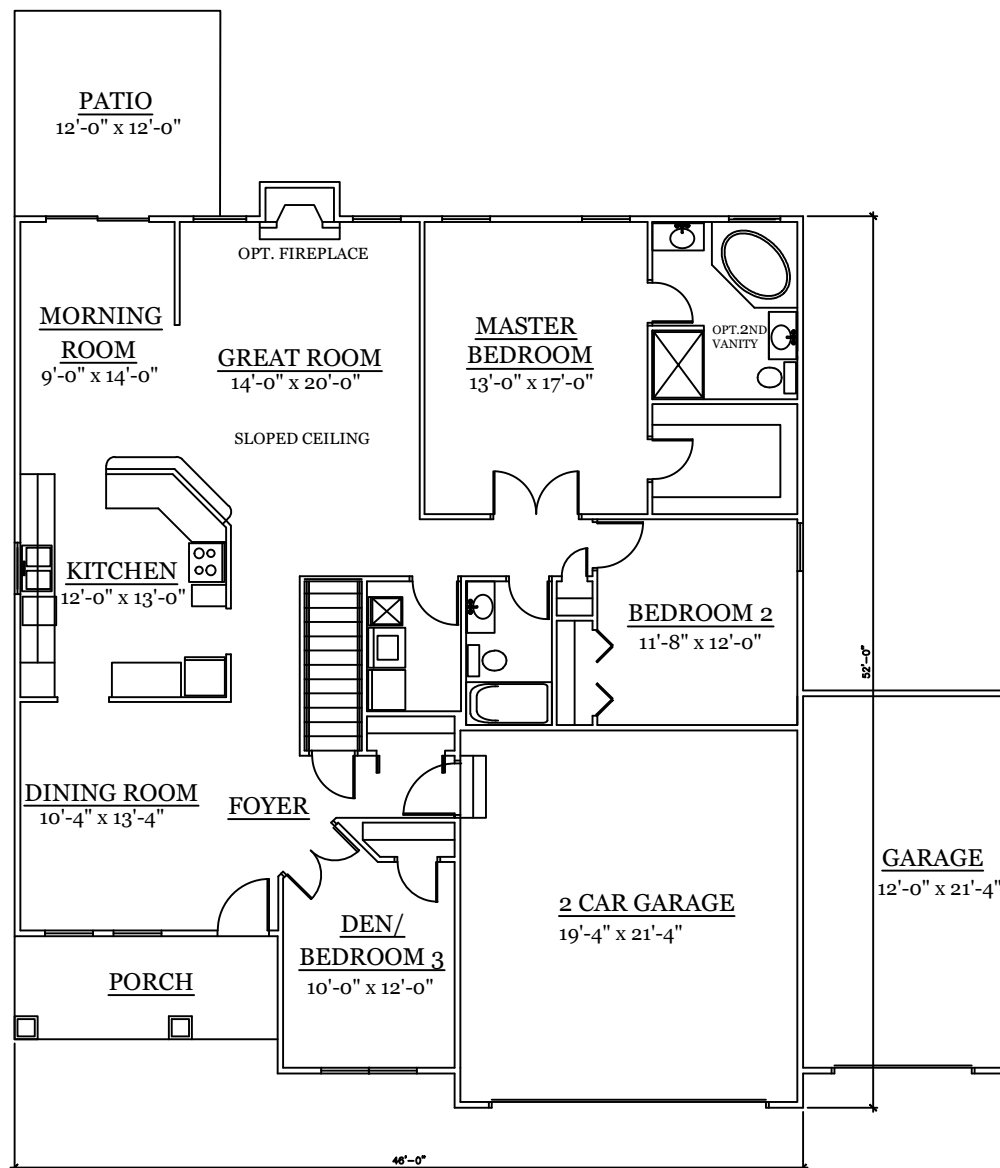

 THE VILLAS ON
MACY LANE

House 1777 sq. ft.
 Garage 709 sq. ft.
 Total 2486 sq. ft.

CARDINAL FLOOR PLAN
IRONWOOD